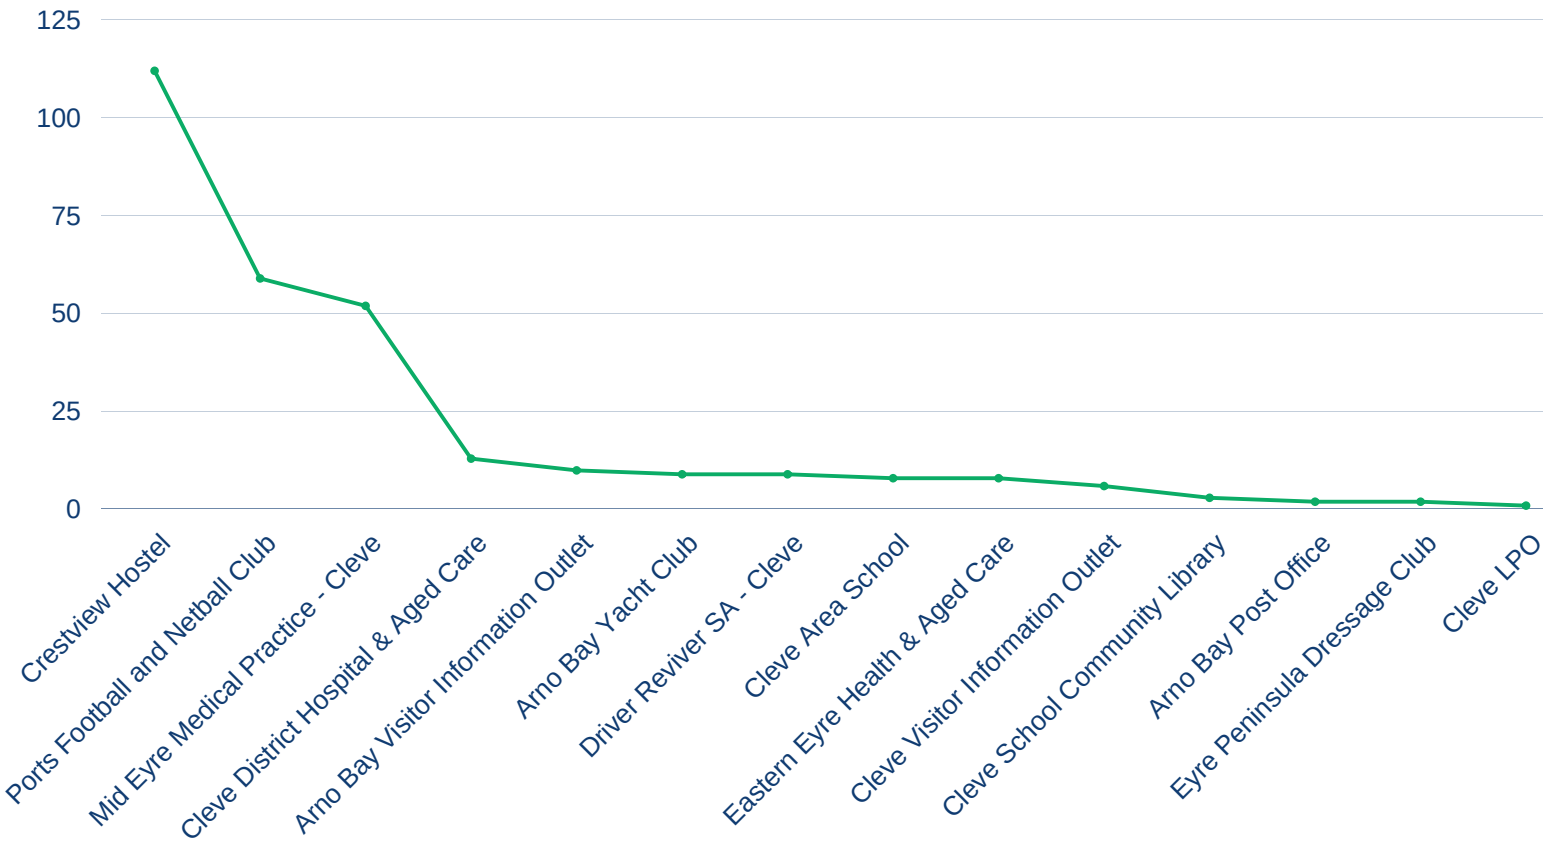

CLEVE COUNCIL

WHAT ARE OUR COMMUNITY NEEDS?

294 SESSIONS

1 JULY 2021 - 30 JUNE 2022

LANDING PAGES:

Male 30.8%

Female 69.2%

WHO ARE OUR USERS?