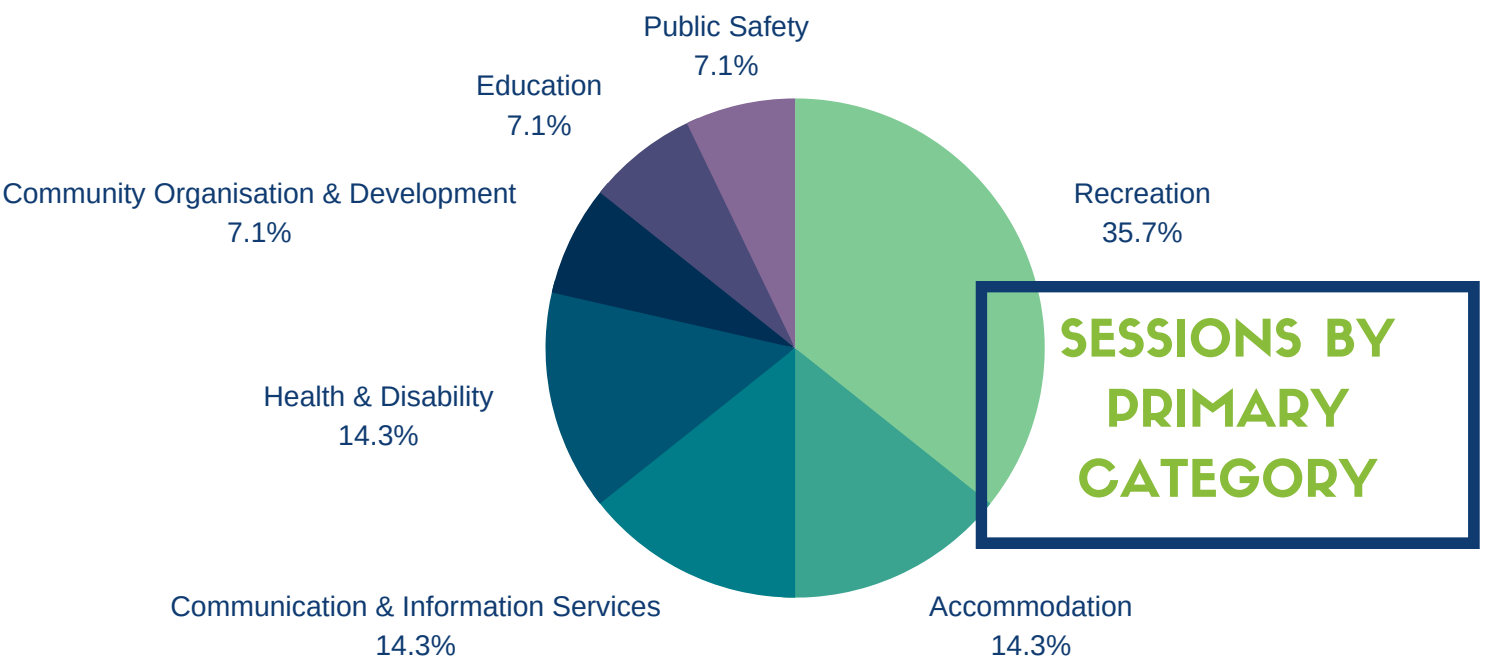

CLEVE COUNCIL

WHAT ARE OUR COMMUNITY NEEDS?

294 SESSIONS

1 JULY 2021 - 30 JUNE 2022

LANDING PAGES:

Male 30.8%

Female 69.2%

WHO ARE OUR USERS?